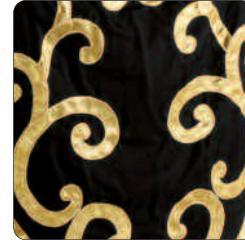

Swirling Fantasy

Sheer Table Linen in Black/White over solid Black.

Sheer Chair Shawl in Black/White

Experience the sheer drama of these exquisitely tailored scrollwork table linens. These breathtaking linens will invoke a sense of magic and mystery to any event.

Available Colors

Ivory / Ivory

Black / Gold

Black / White

Additional Information and Pricing

Sold individually, column pricing is for quantities in the same size and color.

To see what size tablecloth you need and how linens are finished, refer to page 36.

Sheer Chair Jacket shown in Black/Gold over solid Black Chair Cover.