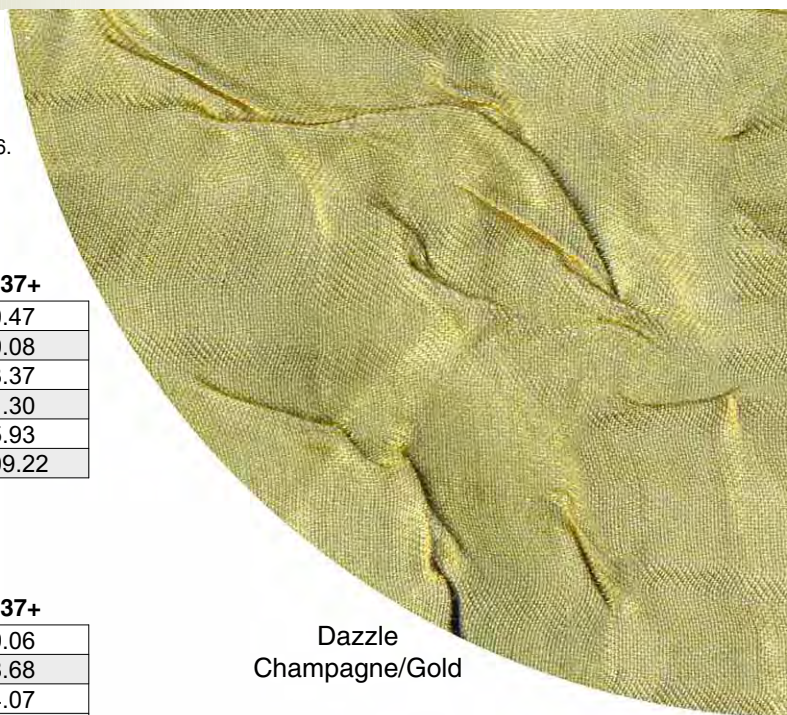

Rectangular Item# 26A-R

Size	Qty 1-5	Qty 6-12	Qty 13-24	Qty 25-36	Qty 37+
54" x 96"	$ 64.45	$ 42.96	$ 41.58	$ 40.28	$ 39.06
54" x 120"	$ 80.33	$ 53.55	$ 51.82	$ 50.20	$ 48.68
60" x 108"	$ 72.72	$ 48.48	$ 46.91	$ 45.45	$ 44.07
60" x 120"	$ 80.33	$ 53.55	$ 51.82	$ 50.20	$ 48.68
60" x 144"	$ 95.15	$ 63.44	$ 61.39	$ 59.47	$ 57.67
70" x 120"	$ 94.50	$ 63.00	$ 60.97	$ 59.06	$ 57.27
70" x 144"	$ 112.22	$ 74.81	$ 72.40	$ 70.14	$ 68.01
* 90" x 132"	$ 135.85	$ 90.56	$ 87.64	$ 84.90	$ 82.33
* 90" x 156"	$ 159.47	$ 106.31	$ 102.88	$ 99.67	$ 96.65

*Corners are rounded to keep your cloth from puddling as this size typically drapes to the floor.

Square Item# 26A-S

Size	Qty 1-5	Qty 6-12	Qty 13-24	Qty 25-36	Qty 37+
45" x 45"	$ 24.80	$ 16.54	$ 16.00	$ 15.50	$ 15.03
54" x 54"	$ 39.65	$ 26.43	$ 25.57	$ 24.77	$ 24.02
60" x 60"	$ 43.70	$ 29.14	$ 28.20	$ 27.32	$ 26.49
70" x 70"	$ 55.52	$ 37.01	$ 35.82	$ 34.70	$ 33.65
90" x 90"	$ 92.15	$ 61.43	$ 59.44	$ 57.59	$ 55.84

Napkins Item# 26A-N Sold by the dozen.

Size	Qty 1-5	Qty 6-12	Qty 13-24	Qty 25-36	Qty 37+
17" x 17"	$ 56.70	$ 37.80	$ 36.58	$ 35.44	$ 34.36
20" x 20"	$ 66.15	$ 44.10	$ 42.68	$ 41.34	$ 40.09

Skirting Item# 26A-SK Sold by the foot. Price includes clips.

Clips fit up to 1" Table top thickness. Skirting is 29" high.	Price/foot
Shirred Style	$ 13.83
Box Pleat Style	$ 21.26

Placemats, fabric samples, oval tablecloths, fitted tablecloths, chair covers, and fabric by the yard are also available at

www.BrightSettings.com

Dazzle
Champagne/Gold