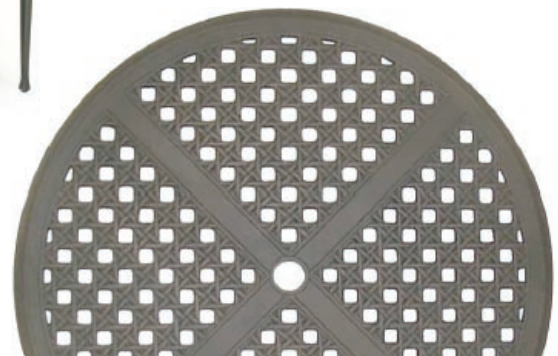

# The Plantation Collection by Outdoor Lifestyle

OLF44095  
42" x 72"  
Rectangular Table

Our Plantation collection epitomizes the life of leisure! Sit back and relax! Enjoy the comfortable seating of the Plantation armchair or swivel rocker as you take another sip of iced tea!

**outdoor**  
lifestyle

OLF24013

OLF14024T

**F15TEEN**  
YEAR  
RESIDENTIAL WARRANTY  
ON FRAME

**THR3E**  
YEAR  
RESIDENTIAL WARRANTY  
ON FINISH

OLF14011

Model	Description	Price
OLF14011	Armchair	<i>Please Call For Pricing</i>
OLF44095	42" x 72" Rectangular Table	
OLF44040	36" Round Table	
OLF44079	60" Round Table	
OLF24013	Swivel Barstool w/ Arms	
OLF14024T	Swivel Rocker w/ Tubular Base	