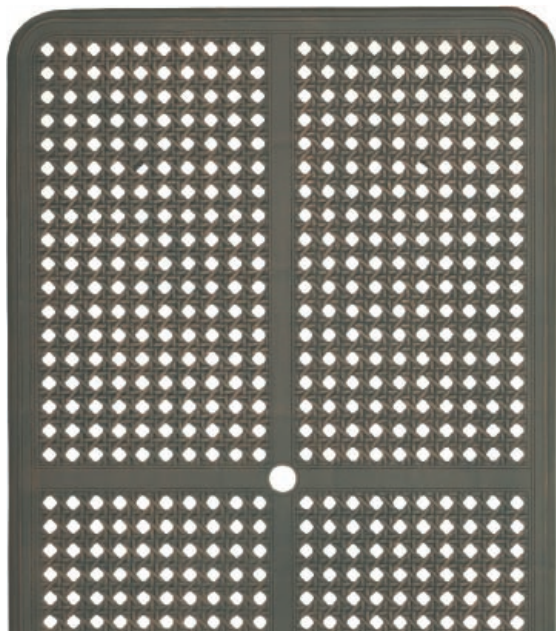

**outdoor**  
lifestyle

OLF24013

OLF14024T

**F15TEEN**  
YEAR  
RESIDENTIAL WARRANTY  
ON FRAME

**THR3E**  
YEAR  
RESIDENTIAL WARRANTY  
ON FINISH

OLF14011

Model	Description	Price
OLF14011	Armchair	<i>Please Call For Pricing</i>
OLF44095	42" x 72" Rectangular Table	
OLF44040	36" Round Table	
OLF44079	60" Round Table	
OLF24013	Swivel Barstool w/ Arms	
OLF14024T	Swivel Rocker w/ Tubular Base	