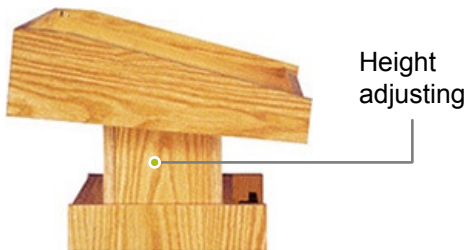

OSC800 The Orator

Versatility is the key with this height adjustable lectern. Suited to every speaker and environment, the spacious reading surface adjusts in height from 42" to 52" and is illuminated by a brass lamp. Features convenient digital time piece. Four easy roll casters are concealed under an elegant cabinet featuring gold appointments.

Amplifier accommodates a microphone and a line source. Four 6" speakers provide a rich, full sound. Amplifier runs on 117V AC or 12V DC with the optional rechargeable battery.

Specifications

Power Output	40 Watts
Microphones	2 Condenser type: Handheld with 9' Cable; Tie-Clip/Lavalier with 10' Cable
Speakers	Four 6" Full Range
Inputs	Three Mics, One Aux
Wireless	Switchable; Two Frequency
Outputs	Line out 1 - Extension Speaker Line out 2 - Tape Recorder
Controls	Four Volume, Bass/Treble, On/Off
Fuse	Internally Mounted, 2A
Power Supply	117 Volt AC; 12 V DC with Optional Battery
Recharger	Internally mounted; with LED indicator
Dimensions	42"H (lowered) x 22"W x 17"D
Weight	#800 - 80 lbs. #810 - non-sound 78 lbs.

Model #810 Non-Sound

Wood Finish

Check out our selection of lecterns and accessories online at: www.BrightSettings.com