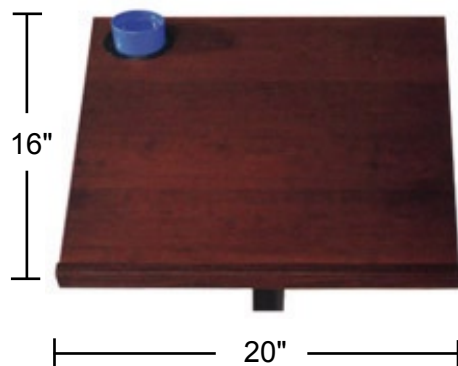

Warranty

Our lectern undergoes the most rigid and exacting tests for superior quality and performance before leaving our factory. Our lectern is made in America by American craftsmen. Oklahoma Sound Corp. warrants all products to be free from defect two years from the date for resale by an authorized Oklahoma Sound Corp. distributor. Oklahoma Sound Corp. will replace defective parts and repair malfunctioning products under this warranty when the defect occurs under normal installation and use, provided the unit is returned to our factory via prepaid transportation after direct authorization and approval by Oklahoma Sound Corp. This warranty provides that examination of the returned product must disclose in our judgement, a manufacturing defect. This warranty does not extend to any product which has been subject to misuse, neglect, accident, improper installation, or where the serial number has been removed or defected and is given in lieu of any other warranty implied or expressed and will not cover any consequential damages.

Check out our selection of lecterns and accessories online at: www.BrightSettings.com