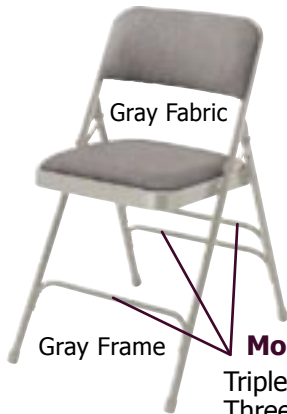

NPS 2200 & 2300 Metal Folding Chairs, Fabric Upholstery

Our fabric upholstered folding chairs feature our double contoured back, double hinges, double riveted "U" shaped cross braces, non marring glides, and V tip stability caps. The 1 1/4" upholstery covers the entire seat and back. The seats and backs are riveted to the chair so they won't fall off. Available in your choice of Beige Fabric/Beige Frame, Gray Fabric/Gray Frame, Blue Fabric/Blue Frame, Blue Fabric/Gray Frame, Brown Fabric/Brown Frame, Cabernet Fabric/Gray Frame.

1/2" Foam •

Protected By **SCOTCHGARD**[™]
Proven protection

Dimensions

Overall Height	Overall Width	Overall Depth	Folded Height	Folded Depth	Seat Height	Seat Width	Seat Depth	Back Height	Back Width
29 1/2"	18 3/4"	20 3/4"	38"	2 1/2"	17 3/4"	15 3/4"	16"	8 3/4"	18 3/4"

Color Selection

Fabric Color	Gray Fabric	Walnut Fabric	Blue Fabric	Cabernet Fabric	Blue Fabric	Beige Fabric
	Gray Frame	Brown Frame	Blue Frame	Gray Frame	Gray Frame	Beige Frame