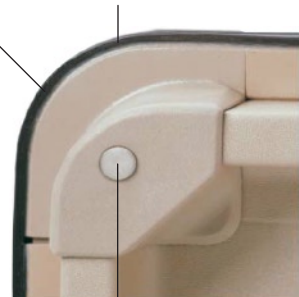

Permanently Bonded

Top and bottom ABS shells are permanently bonded to sub-surface and strong inner hardwood supports.

Strong Leg Attachments

16 gauge steel leg brackets are bolted metal to-metal into steel T-nut fasteners. Each anti-spin fastener is embedded into the internal hardwood frame.

Supports Heavy Loads

Unique combination of engineered supports and LVL wood runners help sustain an evenly distributed load of 1600+ pounds, yet a 30" x 72" Mity-Lite table weighs only 41 pounds!

Welded Trim

Trim is chemically welded to the entire perimeter of the table, fusing top and bottom plastic shells and sealing out moisture.

Impact-Resistant Corners

Injection molded ABS corners are designed for shock absorption—withstanding a 2-foot corner drop with no structural damage!